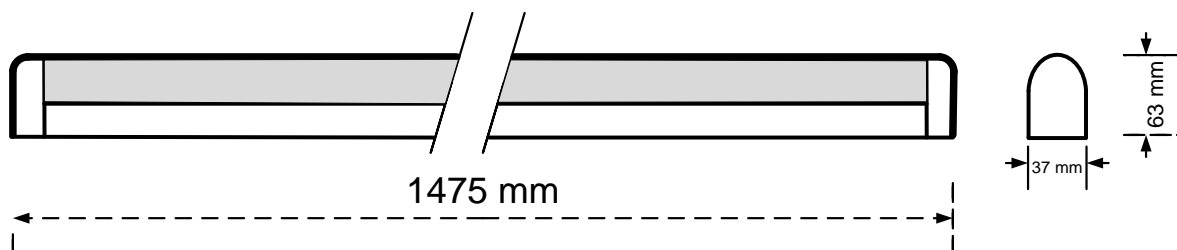

CYFELCO MIRROR LIGHT 1X35W DALI

PRODUCT DATA

804-162

General Information

Order Code	804-162
Product Description	CYFELCO MIRRORL 1X35W DALI
Application	Store shelves, kitchens, bathrooms, restaurants, vessel cabins, hotel rooms, waiting rooms.
Installation	Ceiling, Wall Surface Mounted Luminaire
Luminaire type	Mirror Light for T5 Lamps
Light Source	T5 Fluorescent Tube
Number of light sources	1 pc (not included)
Gear	Vossloh-Schwabe DALI Electronic Ballast (HF)
Dimming	Dimmable
Standards	2014/30/EU Electromagnetic Compatibility Directive 2014/35/EU Low Voltage Directive
CE mark	Yes
Warranty	X years

Electrical Data

Lamp Power	35 W
Input voltage	220-240 V
Input Frequency	50-60 Hz
Protection class	Class I

Mechanical Characteristics

Housing Material	Sheet steel 0,5mm
Surface Finish	White powder coating (RAL 9003)
Optical Cover	Matt PMMA
Ingress protection code	IP 40
Mechanical impact protection code	IK03
Dimensions LxWxH	1475x37x63 mm

Logistics

Packing	1 pc per resistant carton
Net weight	xx kg
Gross weight	xx kg
Volume	Xx m ³

Dimensional Drawing

ELMASCO INDUSTRIES S.A.

Head Office : 44 K. Palama, 14343 N. Chalkidona, Athens, Greece
Production Plant : Ag. Adrianos, 21100 Nafplio, Greece
Email: elmasco@elmasco.eu